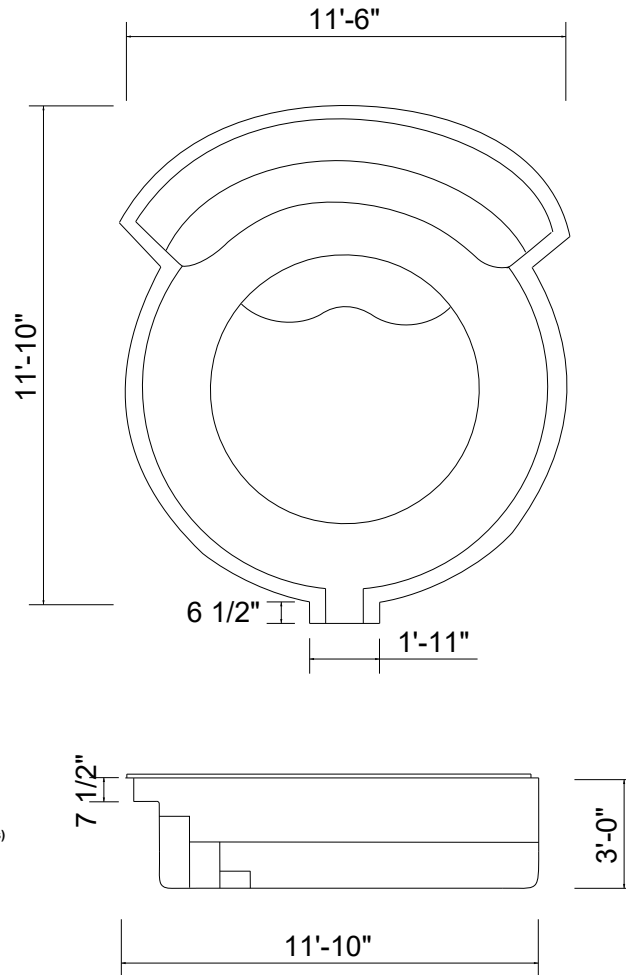

THURSDAY POOLS®

Your weekend starts early with us

The Grand Spa with Spillover

Depth: 3'-0"

PLEASE SEE GENERAL CONSTRUCTION AND RECOMMENDED INSTALLATION NOTES

NON DIVING POOL

THURSDAY POOLS® LLC
your weekend starts early with us . . . ☺

840 Commerce Parkway
Fortville, Indiana 46040
Note: for technical help please call Thursday Pools LLC at
Toll Free (877) 929-POOL (7665)
Local (317) 973-0200

To be filled out by Pool Dealer
POOL NAME: **The Grand Spa Spillover**

OWNER: _____
ADDRESS: _____
POOL DEALER: _____

Job No. _____
File No. _____

Sheet No.
D8
Revision No. 01

CONTROL

Meets Input Criteria: ☐ Confirmed Ast Dim: ☐ Confirmed Dig Specs: ☐

SPECIFICATIONS:
Volume: 2200 gal (est)
Weight: 600 lbs (est)
Area: 100 sq. ft. (est)
SCALE:

*All depths reflect the depth of the pool structure.
Water depths may vary depending on the amount of water in the pool.

This NOTICE AND DISCLAIMER is made to all retail customers, buyers, and end users of pools manufactured by Thursday Pools. You are by this NOTICE advised that pools manufactured by Thursday Pools (the "MANUFACTURER") are sold by independent dealers and dealerships. Each dealer is an independent businessperson who is completely separate from the MANUFACTURER. Each dealer is an independent contractor, and no dealer is an owner, agent (in fact or law), or employee of the MANUFACTURER. The MANUFACTURER hereby DISCLAIMS any liability for an intentional or negligent act by any dealer, dealership, or installer, or any damage to any Thursday Pools pool caused by an act of any dealer, dealership, or installer.

General Tolerance +/- 1/2"