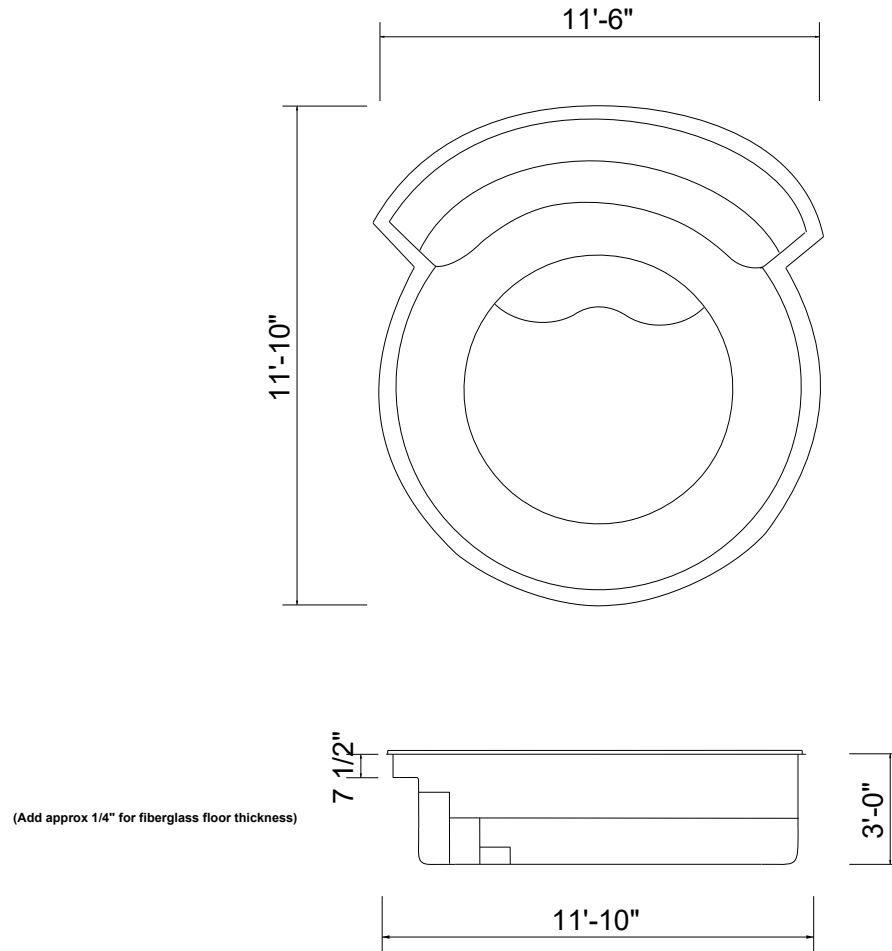

THURSDAY POOLS

Your weekend starts early with us

The Grand Spa

Depth: 3'-0"

PLEASE SEE GENERAL CONSTRUCTION AND RECOMMENDED INSTALLATION NOTES

NON DIVING POOL

THURSDAY POOLS, LLC
 your weekend starts early with us

Revision No. 01

SPECIFICATIONS:

Volume:	2200 gal (est)
Weight:	600 lbs (est)
Area:	100 sq. ft. (est)

SCALE:

CONTROL

Meets Input Criteria	Confirmed Act Dim.	Confirmed Dig Specs.
<input type="checkbox"/>	<input type="checkbox"/>	<input type="checkbox"/>

General Tolerance +/- 1/2"