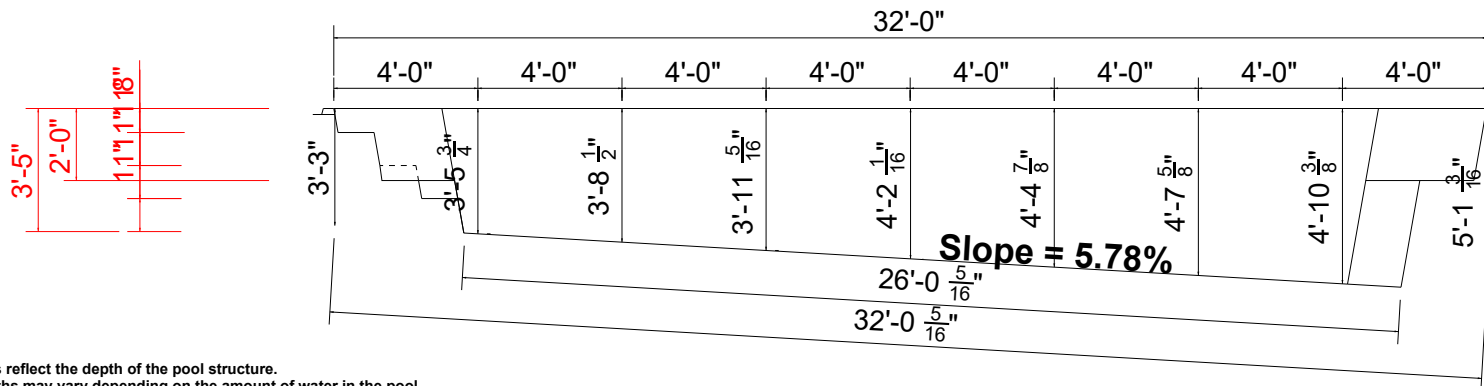

## CATHEDRAL 1433 Depth: 3' 5" to 5'

(Add approx 1/4" for fiberglass floor thickness)

PLEASE SEE GENERAL CONSTRUCTION AND RECOMMENDED INSTALLATION NOTES

NON DIVING POOL

**THURSDAY POOLS, LLC**  
your weekend starts early with us . . .

Revision No. 01

SPECIFICATIONS:

Volume: 11,490 gal (est)

Weight: 2,400 lbs (est)

Area: 400 sq. ft. (est)

Perimeter: 86' (est)

NON DIVING POOL

SCALE: