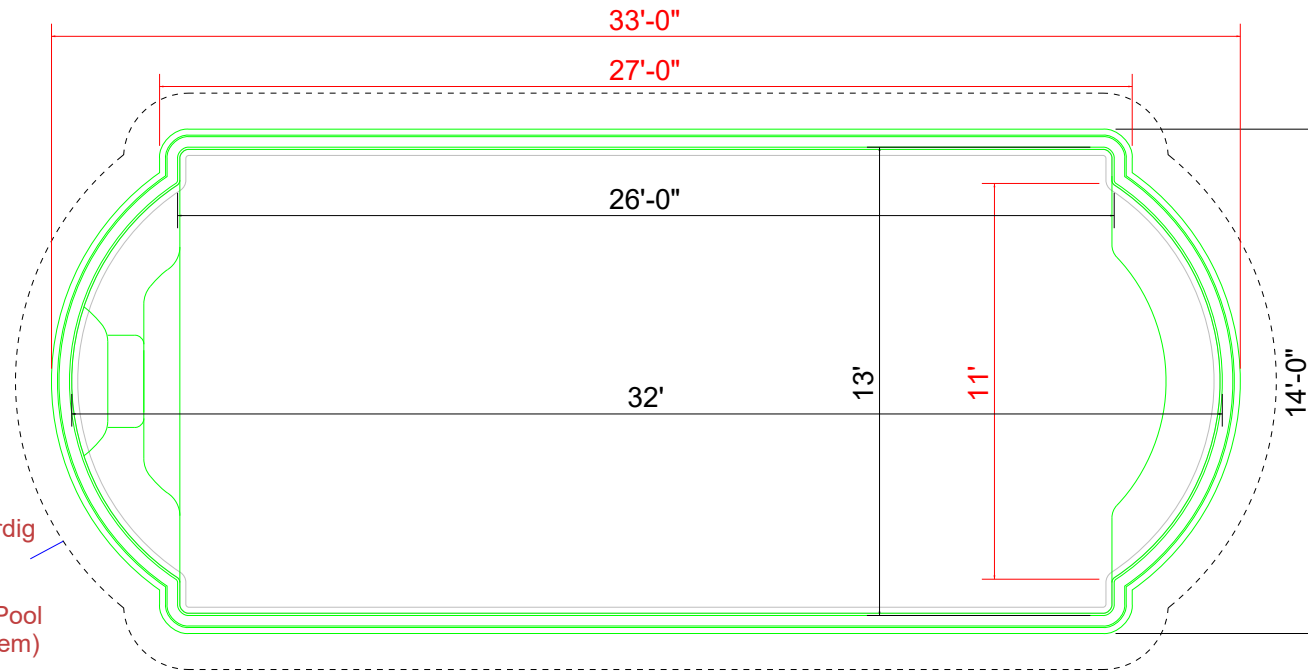

## CATHEDRAL 1433 Depth: 3' 5" to 5'

(Add approx 1/4" for fiberglass floor thickness)

PLEASE SEE GENERAL CONSTRUCTION AND RECOMMENDED INSTALLATION NOTES

NON DIVING POOL

**THURSDAY POOLS, LLC**  
your weekend starts early with us . . .

Revision No. 01

SPECIFICATIONS:

Volume: 11,490 gal (est)

Weight: 2,400 lbs (est)

Area: 400 sq. ft. (est)

Perimeter: 86' (est)

NON DIVING POOL

SCALE: